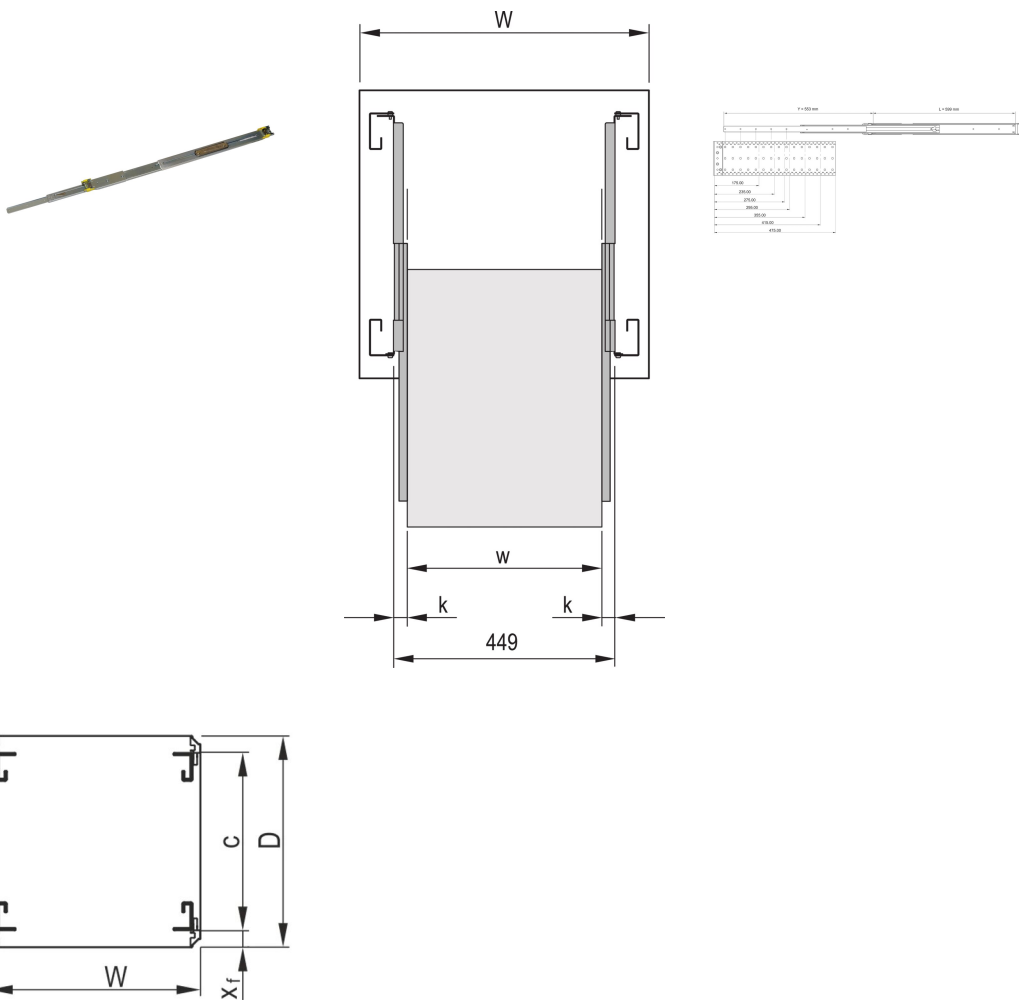

# Telescopic Slide Slim Line, Length 559 mm

CATALOG NUMBER

60110-440

Narrow Telescopic Slide for Subracks with > 100 % extension.

CERTIFICATIONS

## FEATURES

Suitable for 84 HP width subracks (type F, type H, type L)

Locks at full extension

Hinged

Extension length > 100 %

Rail width 7.5 mm

Maximum clear width of extension/drawer w = 84 HP (435 mm)

## PRODUCT ATTRIBUTES

Package Quantity: 2

Finish: Zinc Plated

Material: Steel

Product Type: Telescopic Slide

Type: Narrow

Net Weight: 2.123kg