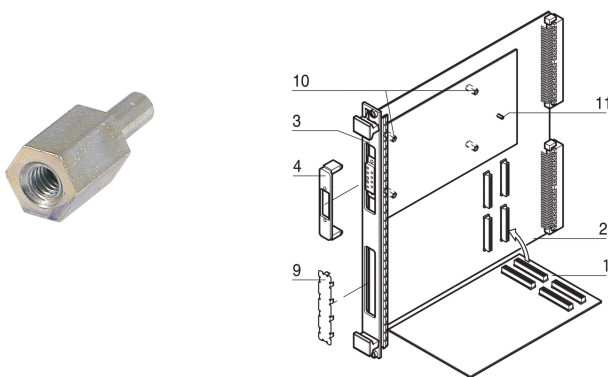

PMC Mezzanine Board Voltage Keying/Coding Pin

CATALOG NUMBER

60827-026

Voltage keying/coding pin for PMC mezzanine boards.

CERTIFICATIONS

FEATURES

To prevent accidental damage when fitting mezzanine boards, keying/coding pins are bolted to the VMEbus boards to distinguish between 3.3 V and 5 V operation. The mezzanine boards have a hole drilled in the appropriate position. The keying/coding pin thus ensures that only mezzanine boards with the same operating voltage can be inserted. For double-height euroboards 2 pieces are required.

Voltage keying/coding pin for PMC mezzanine boards

PRODUCT ATTRIBUTES

Product Type: Coding/Keying Indicator

Product Family: EuropacPRO; RatiopacPRO; CompacPRO; PropacPRO; Inpac

Type: Coding Peg

Works With: Subracks; Cases; CompactPCI Systems; CompactPCI Serial Systems; PXI

Thread Type: Metric

Material: Stainless Steel

Package Quantity: 1

ADDITIONAL PRODUCT DETAILS

Please take into consideration that deliveries may be carried out in the stated SPQs (SPQ, e.g. 5 pieces, 10 pieces, 50 pieces, etc.). Differing order quantities (e.g. 2 pieces) may be changed to the next possible delivery quantity = Standard Pack Quantity.