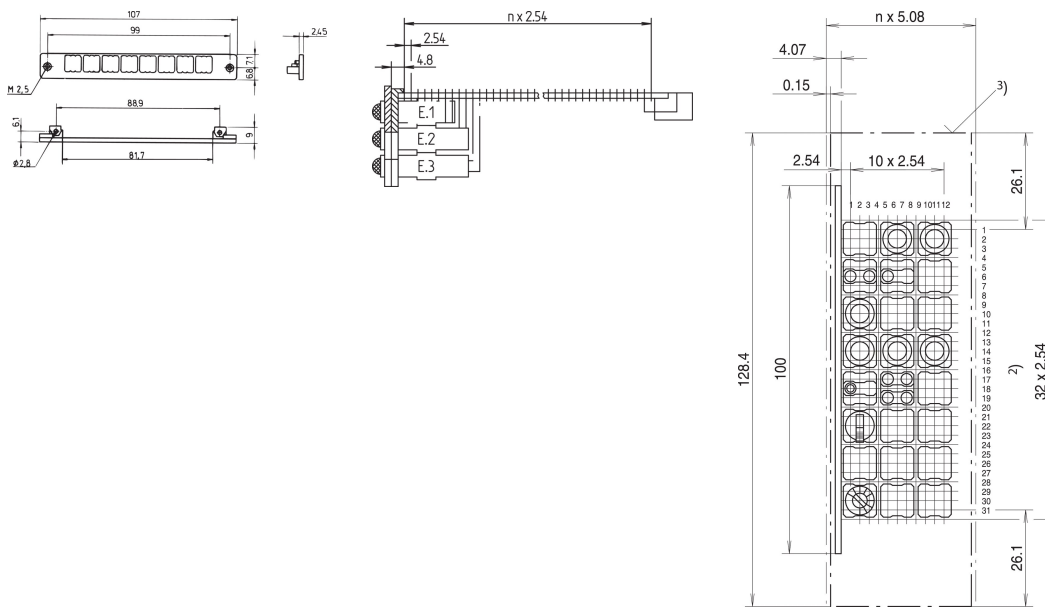

# Mounting Frame for Mounting Plane 1

## CATALOG NUMBER

**69004-043**

Mounting frame for mounting plane 1, Flammability UL 94 V0 and two threaded female connectors M2.5.

## PRODUCT ATTRIBUTES

Product Type: Mounting Kit

Material: Polybutylene Terephthalate

Package Quantity: 1

Gross Weight: 0.005kg