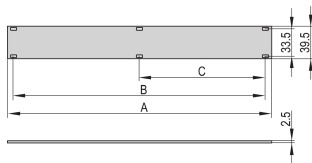

# Front Panel 1 U, Horizontal Rail Mounting

The 1 U front panel enables a user to cover the 1 U section in a 4 U PropacPRO case, RatiopacPRO 5 U (1-3-1) and EuropacPRO 4 U. The panel will be assembled to the threaded inserts of the horizontal rails.