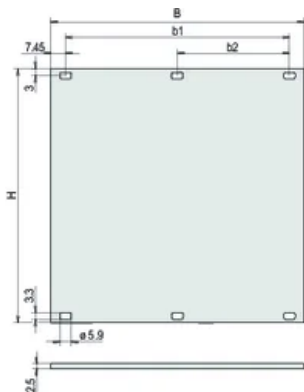

## SPECIFICATIONS

- Material:** Aluminum
- Finish:** Anodized; Passivated
- Product Family:** RatiopacPRO; PropacPRO; EuropacPRO
- Accessory Type:** Front panel
- Product Type:** Front Panel

Table 1/1

Catalog Number	Rack Height	Rack Width	Package Quantity	Front Finish	Rear Finish	Treated Edges
20850-423	1U	28HP	1	Anodized	Conductive	No
20850-425	1U	63HP	1	Anodized	Conductive	No

Catalog Number	Rack Height	Rack Width	Package Quantity	Front Finish	Rear Finish	Treated Edges
20850-426	1U	84HP	1	Anodized	Conductive	No
20850-424	1U	42HP	1	Anodized	Conductive	No

## DIAGRAMS