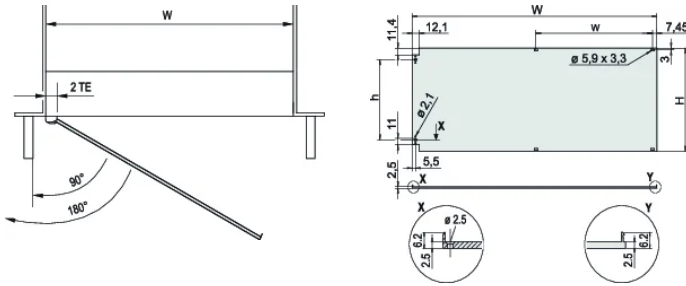

Hinges can be fitted on left or right

SPECIFICATIONS

- Rack Width:** 84HP
- Material:** Aluminum
- Finish:** Anodized; Passivated
- Accessory Type:** Front panel
- Product Type:** Front Panel
- Type:** Front Panel without Handle
- EMC Shielding:** No (Retrofittable)

Table 1/2

Catalog Number	Rack Height	Package Quantity	Mounting	Gasket Type	Front Finish	Rear Finish

20848-611	3U	1	Hinged, Side	Textile EMC	Anodized	Conductive
20848-617	6U	1	Hinged, Side	Textile EMC	Anodized	Conductive

Table 2/2

Catalog Number	Treated Edges
20848-611	No
20848-617	No

DIAGRAMS

WARNING

nVent products shall be installed and used only as indicated in nVent's product instruction sheets and training materials. Instruction sheets are available at www.nvent.com and from your nVent customer service representative. Improper installation, misuse, misapplication or other failure to completely follow nVent's instructions and warnings may cause product malfunction, property damage, serious bodily injury and death and/or void your warranty.