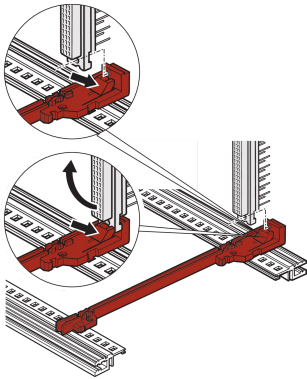

Guide Rail With DIN Connector Fixing

The the standard type guide rail with connector fixing allows the user to clip the DIN connectors (EN 60603-2 (DIN 41612)) directly onto the guide rails. Only applicable with Euroboards with the dimensions 100 x 160 mm and 100 x 220 mm. Suitable for RatiopacPRO/-AIR, PropacPRO, CompacPRO and EuropacPRO.

CERTIFICATIONS

FEATURES

Easy and economic mounting of connectors through snap connections as alternative to z-rails or horizontal rails with integrated z-rail

For single Euroboard format 100 x 160 mm or 100 x 220 mm; not suitable for double Euroboard format

Plastic guide rail, one piece, red, for 2 mm groove width

Can be clipped into horizontal rails in Al extrusion

Can be clipped into 1.5 mm thick plate

Storage temperature: from -40 °C ... 130 °C

SPECIFICATIONS