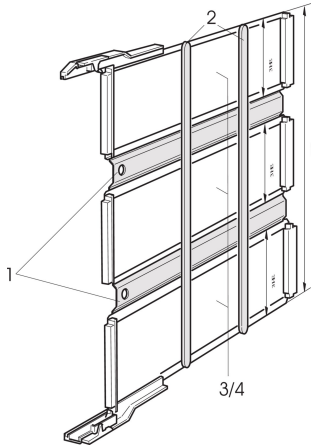

# Intermediate Adapter to Assemble Several 3 U Testadapter

Bracket kit to make a 6 / 9 U Testadapter from 3 U Testadapters. Suitable for Testadapters with DIN 41612 connectors Type B, C, E and F.