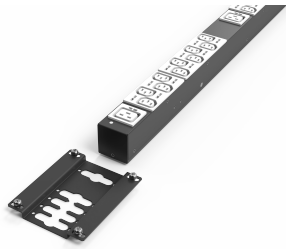

PDU Mounting Bracket

Assembly kits for PDUs. Allows easy integration of PDUs in a rack.

CERTIFICATIONS

FEATURES

Easy assembly of basic and RackPower PDUs

SPECIFICATIONS

Product Type: Bracket

Table 1/1

Catalog Number	Works With	Type	Package Quantity	Finish	Material	Certifications
20110-068		Basic PDU	2		Stainless Steel	RoHS
23130-010		Intelligent PDU, Double	2	Powder Coated	Steel	RoHS
21130-074	Varistar CP	Intelligent PDU, Single	2	Powder Coated	Steel	