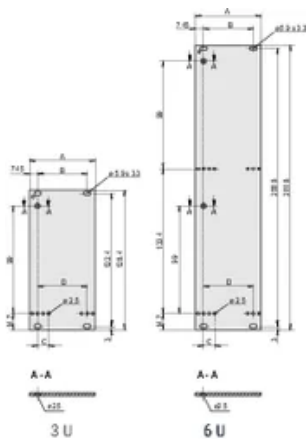

DIAGRAMS

WARNING

nVent products shall be installed and used only as indicated in nVent's product instruction sheets and training materials. Instruction sheets are available at www.nvent.com and from your nVent customer service representative. Improper installation, misuse, misapplication or other failure to completely follow nVent's instructions and warnings may cause product malfunction, property damage, serious bodily injury and death and/or void your warranty.

North America

All locations
+1.763.422.2661
Chat with us:
nvent.com/schroff

Europe

Straubenhardt, Germany
+49.7082.794.0
Betschdorf, France
+33.3.88.90.64.90
Warsaw, Poland
+48.22.209.98.35
Assago, Italy
+39.02.932.7141
Chat with us:
nvent.com/schroff

Asia

Shanghai, China
+86.21.2412.6943
Qingdao, China
+86.532.8771.6101
Singapore
+65.6768.5800
Shin-Yokohama, Japan
+81.45.476.0271
Chat with us:
nvent.com/schroff

Middle East & India

Dubai, United Arab Emirates
+971.4.378.1700
Bangalore, India
+91.80.6715.2001
Istanbul, Turkey
+90.216.250.7374
Chat with us:
nvent.com/schroff

Our powerful portfolio of brands:

CADDY ERICO HOFFMAN ILSCO SCHROFF TRACHTE