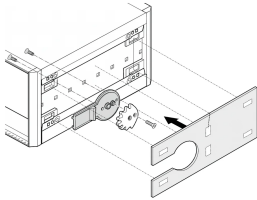

RatiopacPro Tip-Up Handle Assembly Kit

The assembly kit must be used if a tip-up handle should be mounted. Standard side covers should be replaced.

CERTIFICATIONS

FEATURES

Aluminum side panel powder coated RAL 9006, Adapter and assembly material.

SPECIFICATIONS

- Product Type:** Assembly Kit
- Works With:** Cases
- Product Family:** RatiopacPRO; RatiopacPRO AIR
- Type:** Tip-Up Handle Kit

Table 1/1

Catalog Number	Rack Height	Rack Width	Package Quantity	Finish	Material
24571-354	3U	42HP	2	Powder Coated	Aluminum
24571-363	4U	42HP	2	Powder Coated	Aluminum
24571-352	3U	42HP	2	Powder Coated	Aluminum
24571-355	3U	42HP	2	Powder Coated	Aluminum
24571-362	4U	42HP	2	Powder Coated	Aluminum
24571-356	3U	42HP	2	Powder Coated	Aluminum