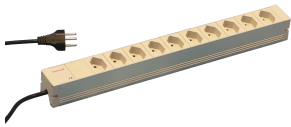

Socket Strip, Swiss

Modular, compact PDU with many function elements. Using a 1 U by 1 U aluminum chassis the PDU can easily be integrated in a rack with Swiss outlets.

CERTIFICATIONS

FEATURES

Socket strips can be rotated through all four directions (in 90° increments) during installation

230 V, 10 A

In accordance with SEV.IEC 60884

Connecting cable 2 m with Swiss version plug

Socket strips Swiss version

Installation height 1 U

Horizontal or vertical mounting

SPECIFICATIONS

Material: Aluminum; Polyamide

Color: Grey

Product Type: Socket Strip

Table 1/1

Catalog Number	Socket Type	Socket Quantity	Switched Outlets	Voltage AC	Package Quantity	Finish
60110-453	Swiss	10	No	230V	1	Anodized

Catalog Number	Socket Type	Socket Quantity	Switched Outlets	Voltage AC	Package Quantity	Finish
60110-454	Swiss	9	Yes	230V	1	Anodized