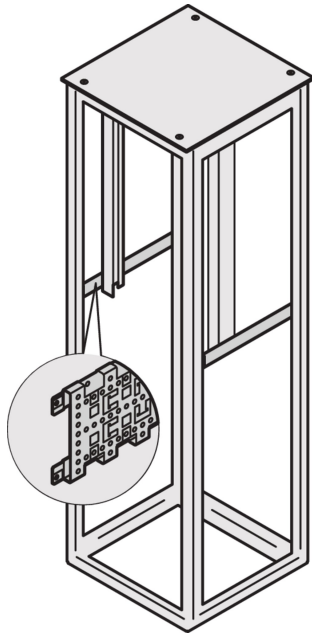

Varistar CP Depth Member

Horizontal depth member in the cabinet depth. Mounted directly at the Varistar CP frame for cable management, increased frame stiffness and additional fixing points.

CERTIFICATIONS

FEATURES

Cable routing facilitated using cable ties and cable eyes, required for recessed shelf

St, 1.5 mm, finish AlZn

SPECIFICATIONS

- Product Type:** Bracket
- Material:** Steel
- Works With:** Varistar CP

Table 1/1

Catalog Number	Package Quantity	Finish	Rack Height	Package Unit
----------------	------------------	--------	-------------	--------------

23130-081	2	Aluminum-Zinc Plated	3U	Pair
23130-083	2	Aluminum-Zinc Plated	3U	Pair
23130-084	2	Aluminum-Zinc Plated	3U	Pair
23130-364	2	Aluminum-Zinc Plated	3U	Pair
23130-082	2	Aluminum-Zinc Plated	3U	Pair
23130-365	2	Aluminum-Zinc Plated	3U	Pair