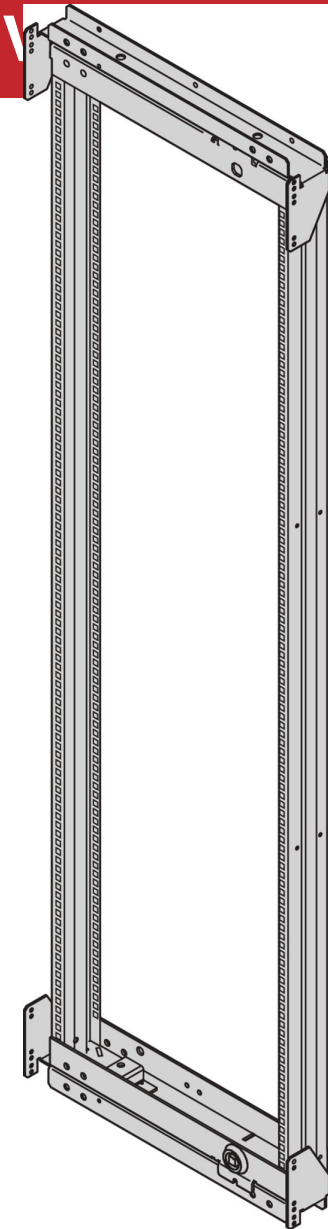

Swing Frame for 600 mm Width

The 19" swing frame allows the installation of sub-racks while simultaneously making wiring at the rear accessible.

Varistar CP swing frame comes with 150 KG load capacity, 120° movement and flexible pivot point.

FEATURES

For full height or partial-height mounting

Pivot point can be selected right or left

Can accommodate 19" chassis and 19" subracks (maximum depth 200 mm)

120° hinge, square locks including 2 keys

Load-carrying capacity 150 kg

SPECIFICATIONS

Product Type: Cabinet/Rack Frame

Material: Steel

Table 1/1

Catalog Number	Rack Height	Package Quantity	Color	Color Code	Finish	Protection Rating
21630-668	24U	1	Black Grey	RAL 7021	Powder Coated	IP20
21630-678	47U	1	Black Grey	RAL 7021	Powder Coated	IP20
21630-676	42U	1	Black Grey	RAL 7021	Powder Coated	IP20
21630-674	38U	1	Black Grey	RAL 7021	Powder Coated	IP20
21630-672	33U	1	Black Grey	RAL 7021	Powder Coated	IP20
21630-670	29U	1	Black Grey	RAL 7021	Powder Coated	IP20

ADDITIONAL PRODUCT DETAILS

By aid of depth members 19" swing frames can be assembled directly on the cabinet frame or in depth-adjustable increments of 50 mm.

Please purchase the grounding kit separately.