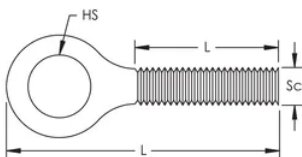

Eye Screw

FEATURES

Designed to accept nVent CADDY Speed Link wire rope or hook

SPECIFICATIONS

Finish: Electrogalvanized

Material: Steel

Table 1/1

Catalog Number	Article Number	Screw Diameter (Sc)	Screw Length (L)	Hole Size (HS)	Length (L)
SLEB250		0.25	25mm	7.2 mm	44mm
SLEB375		0.375	45.7mm	7.2 mm	63.5mm
SLEBM6	195854	6	20mm	7.2 mm	37.5mm
SLEBM8	195856	8	25mm	8.5 mm	50mm

DIAGRAMS