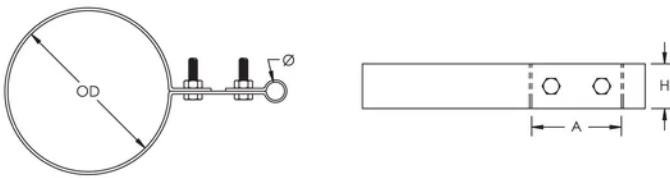

Catalog Number	Material	Finish	Diameter (Ø)	Outer Diameter (OD)	Height (H)	A
LPC677	Copper	Tinned	13.0 - 15.88 mm	88.9 - 101.6 mm	31.8 mm	63.5 mm
LPC678	Copper	Tinned	13.0 - 15.88 mm	114.3 - 127 mm	31.8 mm	63.5 mm

Table 2/2

Catalog Number	Unit Weight	Certifications
LPA676	0.07 kg	
LPA675	0.07 kg	
LPA677	0.1 kg	
LPA678	0.12 kg	
LPC675	0.17 kg	E202878-Combined_CoC, E202878-Combined_CoC
LPC676	0.17 kg	E202878-Combined_CoC, E202878-Combined_CoC
LPC677	0.24 kg	E202878-Combined_CoC, E202878-Combined_CoC
LPC678	0.28 kg	E202878-Combined_CoC, E202878-Combined_CoC

ADDITIONAL PRODUCT DETAILS

Air terminals must be attached to a threaded base.

DIAGRAMS

WARNING

nVent products shall be installed and used only as indicated in nVent's product instruction sheets and training materials. Instruction sheets are available at www.nvent.com and from your nVent customer service representative. Improper installation, misuse, misapplication or other failure to completely follow nVent's instructions and warnings may cause product malfunction, property damage, serious bodily injury and death and/or void your warranty.