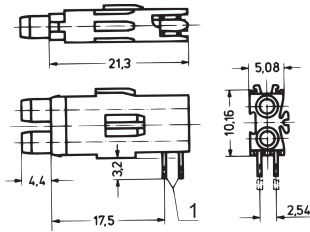

Double Test Socket, Ø 2 mm

Double test sockets for mounting plane 1 and 2, short and long type.

Solder temperature should only be applied for a maximum of 5 seconds. The plastic body should be protected from the solder wave when wave soldering.

CERTIFICATIONS

FEATURES

Double test sockets for Front Element System

SPECIFICATIONS

Diameter: 2mm
Product Type: Socket

Table 1/2

Catalog Number	Type	Package Quantity	Voltage AC	Max Current	Test Voltage @ 50 Hz	Ambient Temperature
69004-089	Long, Mounting Plane 1	1	30V	1A	1kV	-25 to 70°C
69004-131	Short, Mounting Plane 1	1	30V	1A	1kV	-25 to 70°C
69004-090	Long, Mounting Plane 2	10	30V	1A	1kV	-25 to 70°C

Dimensions of connecting pins: 0.3 × 0.6 mm.

Required front panel drill hole: Ø 4 mm.

Please take into consideration that deliveries may be carried out in the stated SPQs (SPQ, e.g. 5 pieces, 10 pieces, 50 pieces, etc.). Differing order quantities (e.g. 2 pieces) may be changed to the next possible delivery quantity = Standard Pack Quantity.