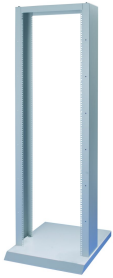

Labrack 19" Open Rack Uprights, 24 U

CATALOG NUMBER

20118-741

19" uprights for open or bare rack with up to 200 kg load capacity. These 19" uprights can be mounted on a mobile or stationary base.

CERTIFICATIONS

FEATURES

Mobile or stationary

Various shelves

Accessories for cable ducting

Stationary load-carrying capacity 200 kg or 150 kg (see specification table) at a defined center of gravity in the center of the lab rack

Recommended max. chassis depth 400 mm

PRODUCT ATTRIBUTES

Rack Height: 24U

Height: 1164mm

Frame Material: Steel

Package Quantity: 1

Complies With: IEC 60297-3-100

Finish: Powder Coated