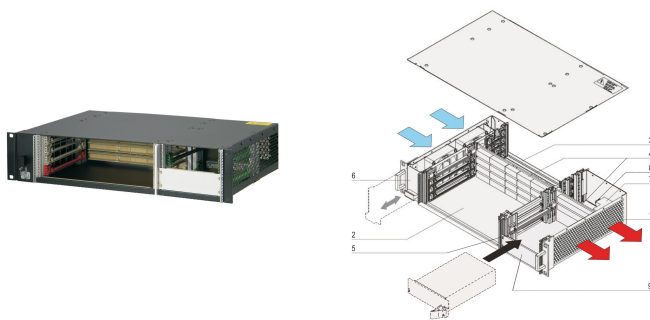

CPCI System for Pluggable PSU, Horizontal, 2 U, 4 Slot

CATALOG NUMBER

24579-082

2 U CompactPCI System with horizontal Card Cage for four 6 U Boards, four RTM Boards and one CompactPCI 3 U Pluggable Power Supply. Option to assemble a second pluggable Power Supply.

CERTIFICATIONS

FEATURES

In accordance with IEC 60297-3-101, -102, -103; IEEE 1101.1, 1101.10/11; backplane in accordance with PICMG 2.0 rev. 3.0

System with horizontal card cage. Board format Front: 6 U, 160 mm deep; Rear I/O: 6 U, 80 mm deep

Backplane (signal and power backplane in one unit) 4 slot, 6 U, 64 bit System slot left, Power connector (2 x P 47)

Heat dissipation by hot-swap fan unit (airflow left to right)

Prepared for the assembly of a 19" CompactPCI power supply (3 U, 8 HP)

PRODUCT ATTRIBUTES

Product Type: System

Number of Slots: 4

Type: 19" Rack Mount

Backplane Type: 6 U CompactPCI

Data Transfer: 64-bit PCI Bus

Power per Slot: 40W

Input Voltage AC: 100 – 240V