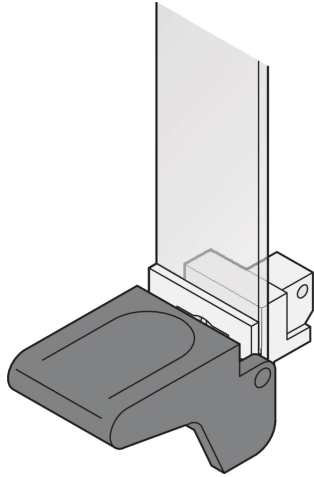

Extractor Handle Key Form 1

Extractor handle key form 1, can be used to extract PCBs. The handles are available in black or grey and top and bottom versions.

CERTIFICATIONS

FEATURES

Handle UL 94 V-0, bearing Zn die-cast

At 6 U, the printed board location can be offset 1 HP to the right by swapping the upper and lower handles. This creates space for SMD components on the left hand side

Please order the collar screws separatly.

SPECIFICATIONS

- Type:** Extractor
- Works With:** Front Panels
- Product Type:** Handle
- Material:** Polycarbonate

Table 1/1				
Catalog Number	Color	Package Quantity	Handle Type	Flammability Rating

20817-325	Grey	1	Extractor Form 1, Bottom	UL® 94V-0
20817-346	Black	1	Extractor Form 1, Top	UL® 94V-0
20817-345	Black	1	Extractor Form 1, Bottom	UL® 94V-0
20817-326	Grey	1	Extractor Form 1, Top	UL® 94V-0