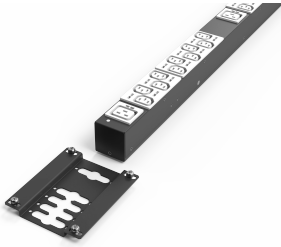

PDU Mounting Bracket

Assembly kits for PDUs. Allows easy integration of PDUs in a rack.

CERTIFICATIONS

FEATURES

Easy assembly of basic and RackPower PDUs

SPECIFICATIONS

Product Type: Bracket

Table 1/1

Catalog Number	Type	Package Quantity	Finish	Material
20110-068	Basic PDU	2		Stainless Steel
23130-010	Intelligent PDU, Double	2	Powder Coated	Steel

WARNING

nVent products shall be installed and used only as indicated in nVent's product instruction sheets and training materials. Instruction sheets are available at www.nvent.com and from your nVent customer service representative. Improper installation, misuse, misapplication or other failure to completely follow nVent's instructions and warnings may cause product malfunction, property damage, serious bodily injury and death and/or void your warranty.