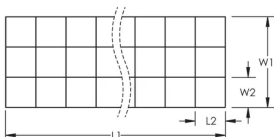

Pool Mesh

The requirements for bonding and grounding permanently installed indoor and outdoor swimming pools are provided in Article 680 "Swimming Pools, Fountains and Similar Installations" of the 2005 Edition of the National Electrical Code (NEC®). All of the bonded parts in or around swimming pools must be attached to an equipotential bonding grid. This grid must extend 3' (0.91 m) beyond the inside surface of the pool under concrete, stone or other paved walking surfaces.

Please note that pools made of non-conductive materials (fiberglass composite, vinyl lined polymer or other non-conductive materials) do not require an equipotential grid that covers the full contour of the bottom and sides of the pool. However, an equipotential grid is still required around the perimeter of the pool extending 3' (0.91 m) beyond the sides of the pool.

FEATURES

Convenient, efficient and economical solution for equipotential bonding grids for swimming pool applications

SPECIFICATIONS

Material: Copper

Table 1/1

Catalog Number	Length 1 (L1)	Width 1 (W1)	Grid Spacing (L2 x W2)	Conductor Size
POOLMESH2100	30500 mm	0.61 m	305 mm x 305 mm	#8 Solid
POOLMESH250	15200 mm	0.61 m	305 mm x 305 mm	#8 Solid
POOLMESH3100	30500 mm	0.92 m	305 mm x 305 mm	#8 Solid
POOLMESH350	15200 mm	0.92 m	305 mm x 305 mm	#8 Solid

DIAGRAMS