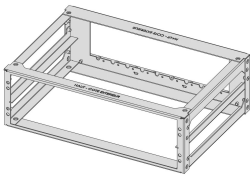

On Board Rack 3 U, 84 HP

CATALOG NUMBER

10170-014

Suitable for ongoing vibrations, shock, high temperatures, and high humidity.