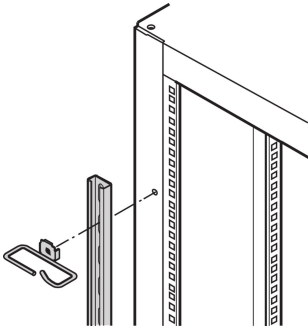

## CATALOG NUMBER

**20118-461**

For assembly to the vertical uprights on the right and left hand side of the 19" plane; especially suited for cable eyes.

## FEATURES

For assembly to the vertical uprights on the right and left hand side of the 19" plane; especially suited for cable eyes