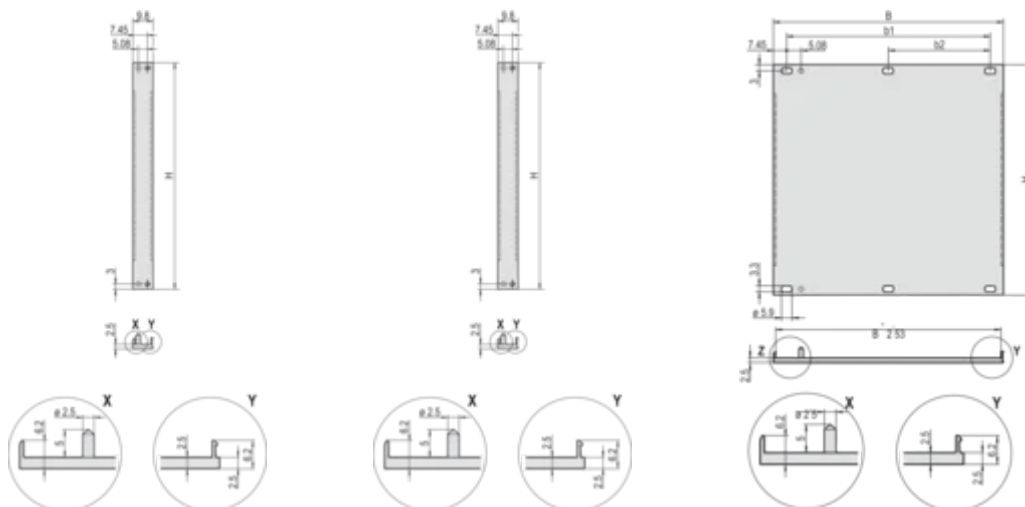

## ADDITIONAL PRODUCT DETAILS

Please order fixing material (sleeves, collar screws) separately.

14 ... 84 HP: multi-part U-profile (front panel with crimped profiles).

Differences in finish between 2 ... 12 HP and 14 ... 84 HP.

2 ... 12 HP: one-part U-profile

Please order textile EMC gasket separately.

Standard pack quantity: 2 to 28HP: 5 pieces, 42 to 84 HP: 1 piece, supplied in standard pack quantities (SPQ) only.

## DIAGRAMS