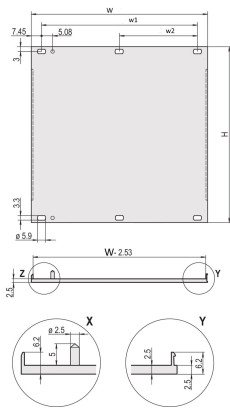

Front Panel, U-profile, Refrofit Shielding, 4 U, 84 HP, 2.5 mm, Al, Front Anodized, Rear Conductive

CATALOG NUMBER

20848-271

U-profile front panel for textile EMC gasket.

CERTIFICATIONS

FEATURES

U-profile, front panel, Al, 2.5 mm, front anodized, rear conductive

For EMC textile gasket

PRODUCT ATTRIBUTES

Rack Height: 4U

Rack Width: 84HP

Package Quantity: 1

Accessory Type: Front panel

Mounting: Screw-on Front