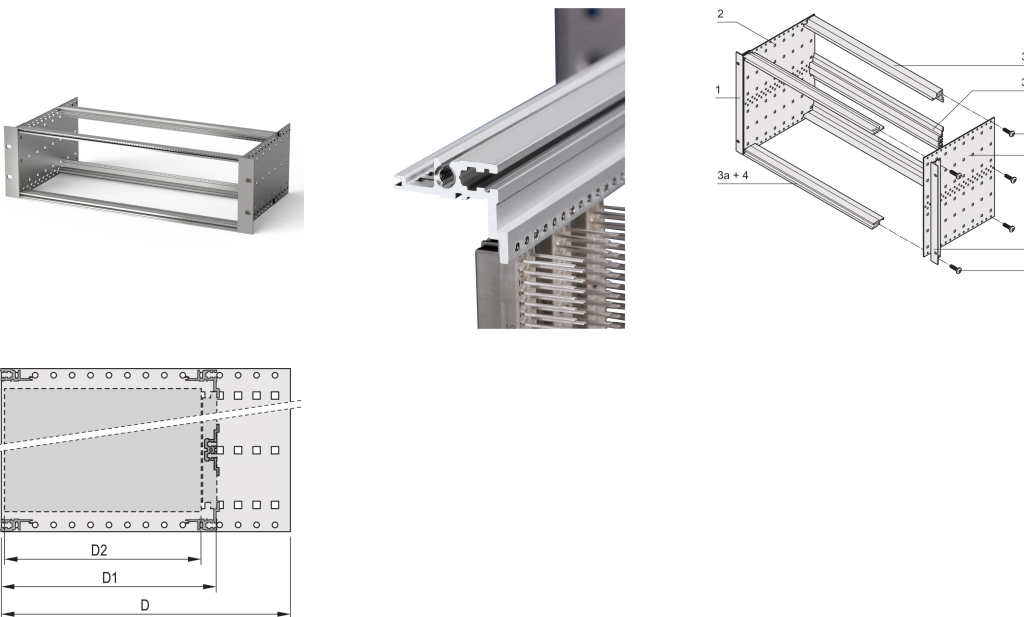

EuropacPRO 19" Subrack Kit for DIN Connector, Retrofit Shielding, 6 U, 355 mm

CATALOG NUMBER

24563-494

Non-shielded subrack for Din Connector mounting EN 60603-2 (DIN 41612).

CERTIFICATIONS

FEATURES

Subrack with side panel type F ("flexible"), front 19" bracket included, depth-adjustable 19" bracket sold separately (not included in items delivered)

Aluminum construction

IP 20, in accordance with IEC 60529

Internal and external dimensions in accordance with: IEC 60297-3-100, -101, IEEE 1101.1

Rear horizontal rails for connector mounting (IEC 60603-2 / DIN 41612)

Modifications such as cutouts, different finishes or dimensions available

Supplied as space-saving flat-pack

Horizontal rail type "light"

PRODUCT ATTRIBUTES

Rack Height: 6U

Depth: 355mm

Package Quantity: 1

For Mounting: DIN Connector

Board Depth: 160mm; 220mm; 280mm; 340mm

Gasket Type: Stainless Steel EMC (retrofittable)

Handle Included: No

Mounting: Rack

Complies With: IEC 60297-3-103

EMC Shielding: No

Finish: Anodized; Passivated

Material: Aluminum