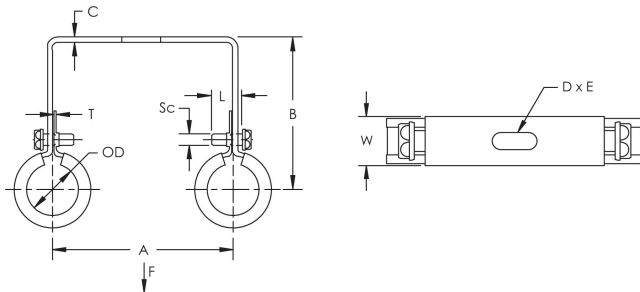

Finish: Electrogalvanized

Color: Black

Temperature: -50 to 110 °C

Pipe Size: 1/4"

NB/DN: 8

Outer Diameter (OD): 12 - 14 mm

Width (W): 20 mm

Thickness (T): 0.8 mm

A: 60 mm

B: 51 mm

Static Load: 450N

C: 2 mm

D: 20 mm

E: 8.5 mm

Screw Diameter (Sc): 6

Screw Length (L): 20mm

ADDITIONAL PRODUCT DETAILS

Lining is EPDM rubber.

DIAGRAMS

WARNING

nVent products shall be installed and used only as indicated in nVent's product instruction sheets and training materials. Instruction sheets are available at www.nvent.com and from your nVent customer service representative. Improper installation, misuse, misapplication or other failure to completely follow nVent's instructions and warnings may cause product malfunction, property damage, serious bodily injury and death and/or void your warranty.