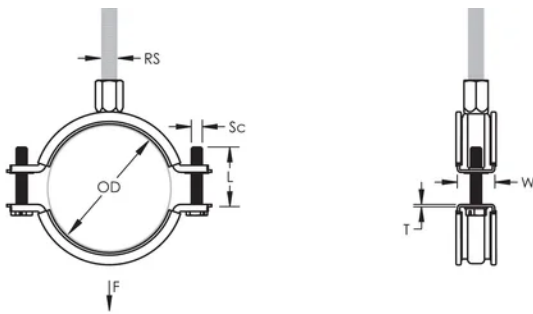

Finish: Electropolished

Color: Black

Temperature: -50 to 110 °C

Outer Diameter (OD): 44 - 50 mm

Pipe Size: 1 1/2"

NB/DN: 40

Rod Size (RS): M8;M10

Width (W): 20 mm

Thickness (T): 1.25 mm

Screw Diameter (Sc): 6

Screw Length (L): 27mm

Static Load: 700N

ADDITIONAL PRODUCT DETAILS

Lining is EPDM rubber.

DIAGRAMS

WARNING