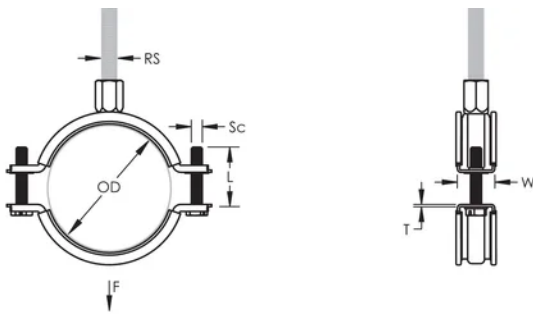

Finish: Electropolished

Color: Black

Temperature: -50 to 110 °C

Outer Diameter (OD): 108 - 118 mm

Pipe Size: 4"

NB/DN: 100

Rod Size (RS): M8;M10

Width (W): 23 mm

Thickness (T): 1.75 mm

Screw Diameter (Sc): 6

Screw Length (L): 37mm

Static Load: 1700N

ADDITIONAL PRODUCT DETAILS

Lining is EPDM rubber.

DIAGRAMS

WARNING