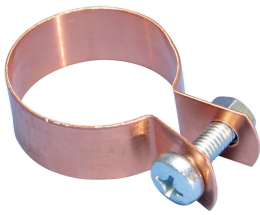

STRC CU Strap Clamp for Copper Tube, 15 mm OD

CATALOG NUMBER

STRC015CU

FEATURES

Includes fasteners, screw and nut

PRODUCT ATTRIBUTES

Article Number: 574180

Material: Copper

Outer Diameter (OD): 15 mm

Width (W): 15 mm

Thickness (T): 0.6 mm

Screw Diameter (Sc): 6

Screw Length (L): 16mm

DIAGRAMS

WARNING

nVent products shall be installed and used only as indicated in nVent's product instruction sheets and training materials. Instruction sheets are available at www.nvent.com and from your nVent customer service representative. Improper installation, misuse, misapplication or other failure to completely follow nVent's instructions and warnings may cause product malfunction, property damage, serious bodily injury and death and/or void your warranty.