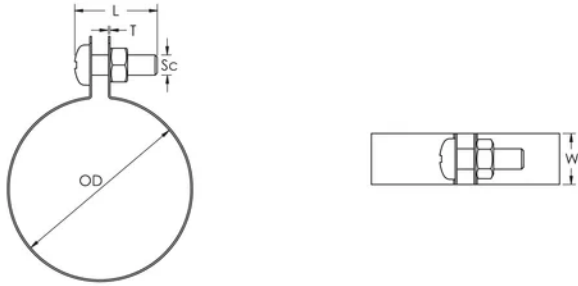

STRC CU Strap Clamp for Copper Tube, 15 mm OD

CATALOG NUMBER

STRC015CU

FEATURES

Includes fasteners, screw and nut

PRODUCT ATTRIBUTES

Article Number: 574180

Material: Copper

Outer Diameter (OD): 15 mm

Width (W): 15 mm

Thickness (T): 0.6 mm

Screw Diameter (Sc): 6

Screw Length (L): 16mm

DIAGRAMS

WARNING

nVent products shall be installed and used only as indicated in nVent's product instruction sheets and training materials. Instruction sheets are available at www.nvent.com and from your nVent customer service representative. Improper installation, misuse, misapplication or other failure to completely follow nVent's instructions and warnings may cause product malfunction, property damage, serious bodily injury and death and/or void your warranty.