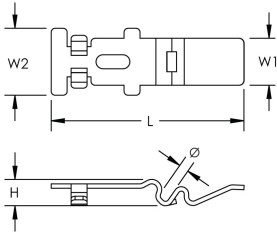

PEMSA Wire Basket Tray Quick Coupler, Black, 5 mm dia

Data Solutions

CATALOG NUMBER

WBTQSPL5BG

CERTIFICATIONS

FEATURES

Easy to use, quick connect feature

No additional hardware

Works with wide range of tray sizes and configurations

IEC 61537 load rating and earthing compliant

PRODUCT ATTRIBUTES

Article Number: 820723

Material: Steel

Finish: Electrogalvanized

Color: Black

Length (L): 97mm

Width 1 (W1): 23.5mm

Width 2 (W2): 33.5mm

Height (H): 13mm

Diameter (\varnothing): 5mm

DIAGRAMS

WARNING

nVent products shall be installed and used only as indicated in nVent's product instruction sheets and training materials. Instruction sheets are available at www.nvent.com and from your nVent customer service representative. Improper installation, misuse, misapplication or other failure to completely follow nVent's instructions and warnings may cause product malfunction, property damage, serious bodily injury and death and/or void your warranty.