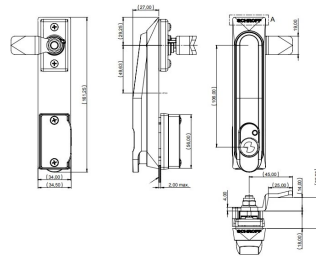

### CATALOG NUMBER

**24630-062**

Lever handle for door systems with several locking points.