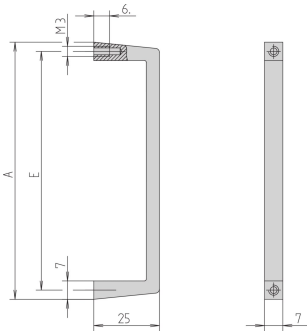

Front Handle, Width 7 mm

Slim Aluminium profile front handle, 7 mm. The assembly of the handle will be done from the rear side.

CERTIFICATIONS

FEATURES

Static load-carrying capacity 10 kg/pair

The assembly of the handle will be done from the rear side

SPECIFICATIONS

| | |
|------------------------|-------------------------|
| Width: | 7mm |
| Static Load: | 10kg |
| Material: | Aluminum |
| Finish: | Anodized |
| Product Family: | EuropacPRO; MultipacPRO |
| Product Type: | Handle |

Table 1/1

| Catalog Number | Package Quantity | Handle Type | Color | Works With |
|----------------|------------------|-------------|--------|---------------------------------|
| 10501-001 | 1 | Straight | Silver | Subracks, Chassis, Front Panels |
| 10501-002 | 1 | Straight | Silver | Subracks, Chassis, Front Panels |