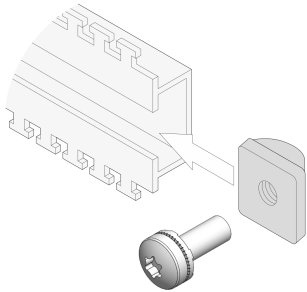

# Slide Nuts with Screw

For variable assembly of 19" components outside the EIA increments

## FEATURES

Slide Nut Kit Slide nut for C-profiles

## SPECIFICATIONS

- Finish:** Nickel Plated
- Product Type:** Nut
- Material:** Stainless Steel

Table 1/1

| Catalog Number | Package Quantity |
|----------------|------------------|
| 21120-210      | 4                |
| 21120-211      | 50               |