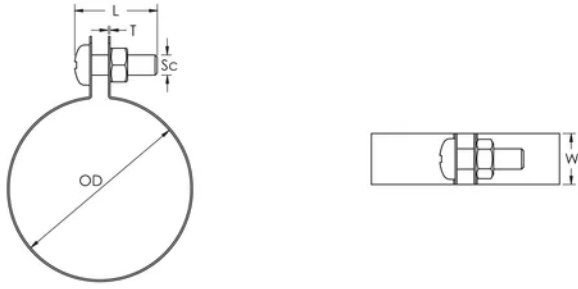

STRC CU Strap Clamp for Copper Tube, 12 mm OD

CATALOG NUMBER

STRC012CU

FEATURES

Includes fasteners, screw and nut

PRODUCT ATTRIBUTES

Article Number: 574170

Material: Copper

Outer Diameter (OD): 12 mm

Width (W): 15 mm

Thickness (T): 0.6 mm

Screw Diameter (Sc): 6

Screw Length (L): 16mm

DIAGRAMS

WARNING

nVent products shall be installed and used only as indicated in nVent's product instruction sheets and training materials. Instruction sheets are available at www.nvent.com and from your nVent customer service representative. Improper installation, misuse, misapplication or other failure to completely follow nVent's instructions and warnings may cause product malfunction, property damage, serious bodily injury and death and/or void your warranty.