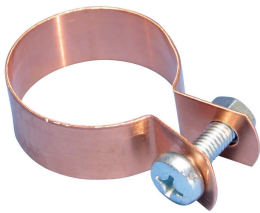

STRC CU Strap Clamp for Copper Tube, 12 mm OD

CATALOG NUMBER

STRC012CU

FEATURES

Includes fasteners, screw and nut

PRODUCT ATTRIBUTES

Article Number: 574170

Material: Copper

Outer Diameter (OD): 12 mm

Width (W): 15 mm

Thickness (T): 0.6 mm

Screw Diameter (Sc): 6

Screw Length (L): 16mm

DIAGRAMS

WARNING

nVent products shall be installed and used only as indicated in nVent's product instruction sheets and training materials. Instruction sheets are available at www.nvent.com and from your nVent customer service representative. Improper installation, misuse, misapplication or other failure to completely follow nVent's instructions and warnings may cause product malfunction, property damage, serious bodily injury and death and/or void your warranty.