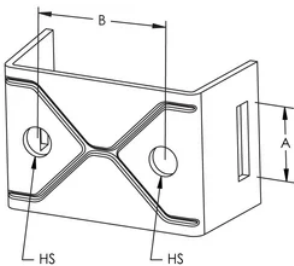

Sign Support Bracket for Flat Surface, Two Hole

FEATURES

Straight leg design, should be used when mounting on a flat surface

Attachment support for Fixoband

Stainless steel washers and bolts included

SPECIFICATIONS

Table 1/1

Catalog Number	Article Number	Material	Thread Size (TS)	Hole Type	A	B
FXB23S2	350130	Stainless Steel 302 (EN 1.4324)	M8	Threaded	20 mm	38 mm

DIAGRAMS