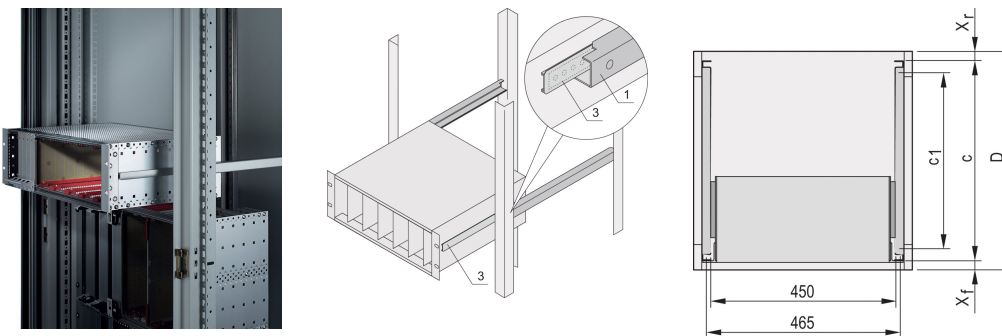

# Telescopic Slides C-Profile for Cabinet for Fitting Novastar, 800 mm

## CATALOG NUMBER

**24562-474**

Telescopic slides with guiding profile for fitting in cabinets with 25 kg load capacity.

## FEATURES

For mounting 84 HP wide subracks in the 19" plane

Loading capacity: 25 kg per pair

The guiding profile (1) is matched to the fixing dimension in the cabinet (it is bolted to the 19" profile of the cabinet); the adaptor Rail (3) is matched to the depth and fixing dimension on the subrack (it is inserted into the guiding profile like a telescopic slide)

## PRODUCT ATTRIBUTES

Product Family: Novastar

Depth: 800mm

Package Quantity: 2

Finish: Anodized

Material: Aluminum

Product Type: Telescopic Slide

Type: C Profile