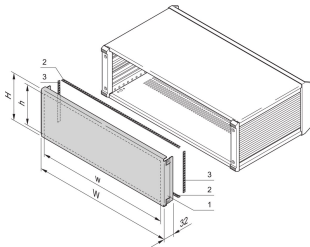

PropacPRO EMC Rear Panel, Full Width

The EMC rear panel, full width for PropacPRO Case mounts to the frame of the case. It has no perforation. The shielding is done with textile EMC gaskets.

CERTIFICATIONS

FEATURES

Alu panel, 1.5 mm, with fastener for Earthing / GND

Mounts on case (left, right)

Without perforation

SPECIFICATIONS

- Material:** Aluminum
- Finish:** Anodized; Passivated
- Works With:** Cases
- Product Family:** PropacPRO
- Type:** Rear Panel
- Product Type:** Side Panel

Table 1/1

Catalog Number	Rack Height	Rack Width	Package Quantity
24576-247	3U	28HP	1
24576-244	2U	42HP	1
24576-258	6U	84HP	1
24576-248	3U	42HP	1

Catalog Number	Rack Height	Rack Width	Package Quantity
24576-254	4U	84HP	1
24576-249	3U	63HP	1
24576-253	4U	63HP	1
24576-250	3U	84HP	1
24576-252	4U	42HP	1
24576-245	2U	63HP	1