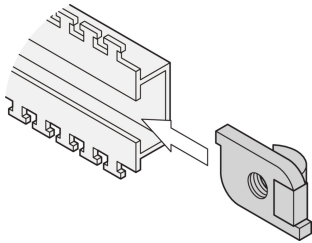

Slide Nut Kit for C-Rail

C-Rails are for better cable management. Installation generally behind the 19" uprights. They are compatible with standard cable clabs.

CERTIFICATIONS

FEATURES

Slide nut for C-profiles

SPECIFICATIONS

- Product Type:** Nut
- Material:** Steel

Table 1/1

| Catalog Number | Package Quantity | Type | Works With |
|----------------|------------------|-----------|-------------|
| 21101-127 | 100 | Slide Nut | |
| 21120-140 | 100 | Slide Nut | Varistar CP |