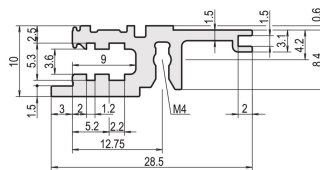

## NÚMERO DE CATÁLOGO

**34560-120**

Combinations of horizontal rails and side panels

	Light 1	Flexibel 2	Heavy 3 HP	Edgecut 4 HP
Standard rail	+	+	-	-
Light 1	+	+	+	+
Flexibel 2	+	+	+	+
Heavy 3 HP	+	+	+	+
Edgecut 4 HP	+	+	+	+