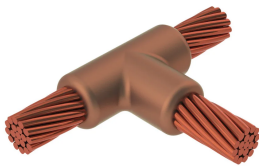

## Power Utilities

nVent ERICO Cadweld graphite molds are designed and engineered for thousands of connection styles and conductor combinations.

### CARACTERÍSTICAS

Forms a permanent, low resistance connection

Provides a molecular bond

nVent ERICO Cadweld Exothermic Connections are rated with the same current capacity as the conductor

Portable installation equipment with no external source of power required

## DETALLES ADICIONALES DEL PRODUCTO

For applications such as computer room, tunnel or other low-ventilation areas, specify a smokeless nVent ERICO Cadweld Exolon mold. Add an XL prefix to the standard mold part number when ordering (for example, a TAC2Q2Q becomes XLTAC2Q2Q). Similarly, nVent ERICO Cadweld Exolon welding material is also designated by the XL prefix (for example, 150 becomes XL150).