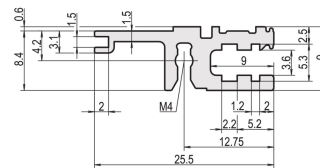

Riel horizontal, Trasero, Tipo L-VT, Luz, 1000 mm

NÚMERO DE CATÁLOGO

34560-601

Combinations of horizontal rails and side panels

	Aluminum	Aluminum	Aluminum	Aluminum
Aluminum	-	+	+	+
Aluminum	+	+	+	+
Aluminum	+	+	-	-
Aluminum	+	+	-	-

Legend: + = can be combined, - = combination not recommended

Notes: + = not recommended for outdoor use, + = not recommended for outdoor use

El riel horizontal, tipo VT permite el montaje directo de un backplane.