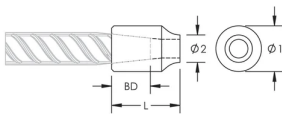

Diseñado para cumplir: AASHTO;ABNT NBR 8548:1984;ACI 318 Tipo 1 (rendimiento especificado del 125%);ACI 318 Tipo 2 (tracción especificada);ACI 349;ACI 359;AS3600

Cantidad del paquete: 30

DETALLES ADICIONALES DEL PRODUCTO

Bar dimensions and weights listed may vary by region. Coupler sizes not shown may be available by special order. Contact your nVent LENTON representative for more information.

The design of the weld, the selection of electrode, and other relevant choices depend on the chemical and physical properties of the structural steel to which the couplers are welded. Engineers who design assemblies should adhere to all appropriate regulations.

DIAGRAMAS

ADVERTENCIA

Los productos nVent deben instalarse y usarse solo como se indica en las hojas de instrucciones y materiales de capacitación del producto nVent. Instruction sheets are available at www.nvent.com and from your nVent customer service representative. La instalación incorrecta, el mal uso, la aplicación incorrecta u otras fallas en el seguimiento completo de las instrucciones y advertencias de nVent pueden causar el mal funcionamiento del producto, daños a la propiedad, lesiones corporales graves y la muerte y/o anular la garantía.

Norteamérica

+1.800.753.9221

Opción 1: Atención al cliente

Opción 2: Soporte técnico

Europa

Países Bajos:

+31 800-0200135

Francia:

+33 800 901 793

Europa

Alemania:

800 1890272

Otros países:

+31 13 5835404