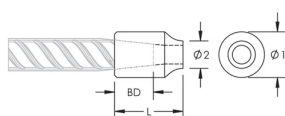

Diseñado para cumplir: AASHTO;ABNT NBR 8548:1984;ACI 318 Tipo 1 (rendimiento especificado del 125%);ACI 318 Tipo 2 (tracción especificada);ACI 349;ACI 359;AS3600

Cantidad del paquete: 30

DETALLES ADICIONALES DEL PRODUCTO

Bar dimensions and weights listed may vary by region. Coupler sizes not shown may be available by special order. Contact your nVent LENTON representative for more information.

The design of the weld, the selection of electrode, and other relevant choices depend on the chemical and physical properties of the structural steel to which the couplers are welded. Engineers who design assemblies should adhere to all appropriate regulations.

DIAGRAMAS

ADVERTENCIA

Los productos nVent deben instalarse y usarse solo como se indica en las hojas de instrucciones y materiales de capacitación del producto nVent. Instruction sheets are available at www.nvent.com and from your nVent customer service representative. La instalación incorrecta, el mal uso, la aplicación incorrecta u otras fallas en el seguimiento completo de las instrucciones y advertencias de nVent pueden causar el mal funcionamiento del producto, daños a la propiedad, lesiones corporales graves y la muerte y/o anular la garantía.

Norteamérica

+1.800.753.9221

Opción 1: Atención al cliente

Opción 2: Soporte técnico

Europa

Países Bajos:

+31 800-0200135

Francia:

+33 800 901 793

Europa

Alemania:

800 1890272

Otros países:

+31 13 5835404