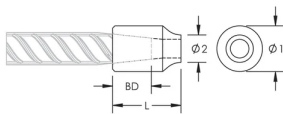

Diseñado para cumplir: AASHTO;ABNT NBR 8548:1984;ACI 318 Tipo 1 (rendimiento especificado del 125%);ACI 318 Tipo 2 (tracción especificada);ACI 349;ACI 359;AS3600

Cantidad del paquete: 6

DETALLES ADICIONALES DEL PRODUCTO

Bar dimensions and weights listed may vary by region. Coupler sizes not shown may be available by special order. Contact your nVent LENTON representative for more information.

The design of the weld, the selection of electrode, and other relevant choices depend on the chemical and physical properties of the structural steel to which the couplers are welded. Engineers who design assemblies should adhere to all appropriate regulations.

DIAGRAMAS

ADVERTENCIA

Los productos nVent deben instalarse y usarse solo como se indica en las hojas de instrucciones y materiales de capacitación del producto nVent. Instruction sheets are available at www.nvent.com and from your nVent customer service representative. La instalación incorrecta, el mal uso, la aplicación incorrecta u otras fallas en el seguimiento completo de las instrucciones y advertencias de nVent pueden causar el mal funcionamiento del producto, daños a la propiedad, lesiones corporales graves y la muerte y/o anular la garantía.

Norteamérica

+1.800.753.9221

Opción 1: Atención al cliente

Opción 2: Soporte técnico

Europa

Países Bajos:

+31 800-0200135

Francia:

+33 800 901 793

Europa

Alemania:

800 1890272

Otros países:

+31 13 5835404