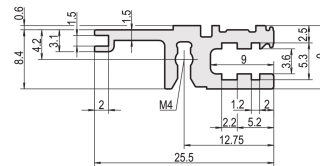

## NÚMERO DE CATÁLOGO

34560-620

Combinations of horizontal rails and side panels

		"H" can be combined		"L" combination not recommended	
Horizontal rail	Light 1-F	-	+	+	+
Horizontal rail	Fluoridur 1-F	+	+	+	+
Horizontal rail	Heavy 1-F	+	+	-	-
Horizontal rail	Rugged 1-F	+	+	-	-
Side panel	Light 1-F				
	Fluoridur 1-F				
	Heavy 1-F				
	Rugged 1-F				