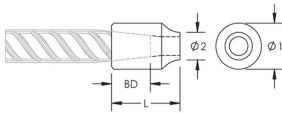

Profundidad de la barra (BD): 18mm

Peso por unidad: 0.05 kg

Cantidad del paquete: 500

DETALLES ADICIONALES DEL PRODUCTO

Bar dimensions and weights listed may vary by region. Coupler sizes not shown may be available by special order. Contact your nVent LENTON representative for more information.

The design of the weld, the selection of electrode, and other relevant choices depend on the chemical and physical properties of the structural steel to which the couplers are welded. Engineers who design assemblies should adhere to all appropriate regulations.

Suffix "EE" has been added to some part numbers to clarify design version among regions.

DIAGRAMAS

ADVERTENCIA

Los productos nVent deben instalarse y usarse solo como se indica en las hojas de instrucciones y materiales de capacitación del producto nVent. Instruction sheets are available at www.nvent.com and from your nVent customer service representative. La instalación incorrecta, el mal uso, la aplicación incorrecta u otras fallas en el seguimiento completo de las instrucciones y advertencias de nVent pueden causar el mal funcionamiento del producto, daños a la propiedad, lesiones corporales graves y la muerte y/o anular la garantía.

Norteamérica

+1.800.753.9221

Opción 1: Atención al cliente

Opción 2: Soporte técnico

Europa

Países Bajos:

+31 800-0200135

Francia:

+33 800 901 793

Europa

Alemania:

800 1890272

Otros países:

+31 13 5835404