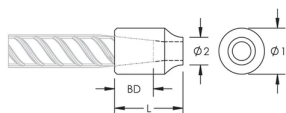

DETALLES ADICIONALES DEL PRODUCTO

Bar dimensions and weights listed may vary by region. Coupler sizes not shown may be available by special order. Contact your nVent LENTON representative for more information.

The design of the weld, the selection of electrode, and other relevant choices depend on the chemical and physical properties of the structural steel to which the couplers are welded. Engineers who design assemblies should adhere to all appropriate regulations.

DIAGRAMAS

ADVERTENCIA

Los productos nVent deben instalarse y usarse solo como se indica en las hojas de instrucciones y materiales de capacitación del producto nVent. Instruction sheets are available at www.nvent.com and from your nVent customer service representative. La instalación incorrecta, el mal uso, la aplicación incorrecta u otras fallas en el seguimiento completo de las instrucciones y advertencias de nVent pueden causar el mal funcionamiento del producto, daños a la propiedad, lesiones corporales graves y la muerte y/o anular la garantía.

Norteamérica

+1.800.753.9221

Opción 1: Atención al cliente

Opción 2: Soporte técnico

Europa

Países Bajos:

+31 800-0200135

Francia:

+33 800 901 793

Europa

Alemania:

800 1890272

Otros países:

+31 13 5835404