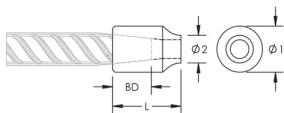

Profundidad de la barra (BD): 41mm

Peso por unidad: 0.32 kg

Cantidad del paquete: 80

DETALLES ADICIONALES DEL PRODUCTO

Bar dimensions and weights listed may vary by region. Coupler sizes not shown may be available by special order. Contact your nVent LENTON representative for more information.

The design of the weld, the selection of electrode, and other relevant choices depend on the chemical and physical properties of the structural steel to which the couplers are welded. Engineers who design assemblies should adhere to all appropriate regulations.

Suffix "EE" has been added to some part numbers to clarify design version among regions.

DIAGRAMAS

ADVERTENCIA

Los productos nVent deben instalarse y usarse solo como se indica en las hojas de instrucciones y materiales de capacitación del producto nVent. Instruction sheets are available at www.nvent.com and from your nVent customer service representative. La instalación incorrecta, el mal uso, la aplicación incorrecta u otras fallas en el seguimiento completo de las instrucciones y advertencias de nVent pueden causar el mal funcionamiento del producto, daños a la propiedad, lesiones corporales graves y la muerte y/o anular la garantía.

Norteamérica

+1.800.753.9221

Opción 1: Atención al cliente

Opción 2: Soporte técnico

Europa

Países Bajos:

+31 800-0200135

Francia:

+33 800 901 793

Europa

Alemania:

800 1890272

Otros países:

+31 13 5835404