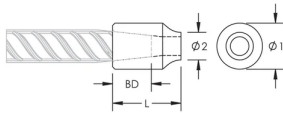

Profundidad de la barra (BD): 43mm

Peso por unidad: 0.29 kg

Cantidad del paquete: 70

DETALLES ADICIONALES DEL PRODUCTO

Bar dimensions and weights listed may vary by region. Coupler sizes not shown may be available by special order. Contact your nVent LENTON representative for more information.

The design of the weld, the selection of electrode, and other relevant choices depend on the chemical and physical properties of the structural steel to which the couplers are welded. Engineers who design assemblies should adhere to all appropriate regulations.

Suffix "EE" has been added to some part numbers to clarify design version among regions.

DIAGRAMAS

ADVERTENCIA

Los productos nVent deben instalarse y usarse solo como se indica en las hojas de instrucciones y materiales de capacitación del producto nVent. Instruction sheets are available at www.nvent.com and from your nVent customer service representative. La instalación incorrecta, el mal uso, la aplicación incorrecta u otras fallas en el seguimiento completo de las instrucciones y advertencias de nVent pueden causar el mal funcionamiento del producto, daños a la propiedad, lesiones corporales graves y la muerte y/o anular la garantía.

Norteamérica

+1.800.753.9221

Opción 1: Atención al cliente

Opción 2: Soporte técnico

Europa

Países Bajos:

+31 800-0200135

Francia:

+33 800 901 793

Europa

Alemania:

800 1890272

Otros países:

+31 13 5835404