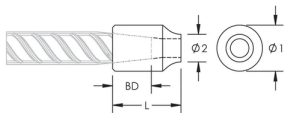

DETALLES ADICIONALES DEL PRODUCTO

Bar dimensions and weights listed may vary by region. Coupler sizes not shown may be available by special order. Contact your nVent LENTON representative for more information.

The design of the weld, the selection of electrode, and other relevant choices depend on the chemical and physical properties of the structural steel to which the couplers are welded. Engineers who design assemblies should adhere to all appropriate regulations.

DIAGRAMAS

ADVERTENCIA

Los productos nVent deben instalarse y usarse solo como se indica en las hojas de instrucciones y materiales de capacitación del producto nVent. Instruction sheets are available at www.nvent.com and from your nVent customer service representative. La instalación incorrecta, el mal uso, la aplicación incorrecta u otras fallas en el seguimiento completo de las instrucciones y advertencias de nVent pueden causar el mal funcionamiento del producto, daños a la propiedad, lesiones corporales graves y la muerte y/o anular la garantía.

Norteamérica

+1.800.753.9221

Opción 1: Atención al cliente

Opción 2: Soporte técnico

Europa

Países Bajos:

+31 800-0200135

Francia:

+33 800 901 793

Europa

Alemania:

800 1890272

Otros países:

+31 13 5835404